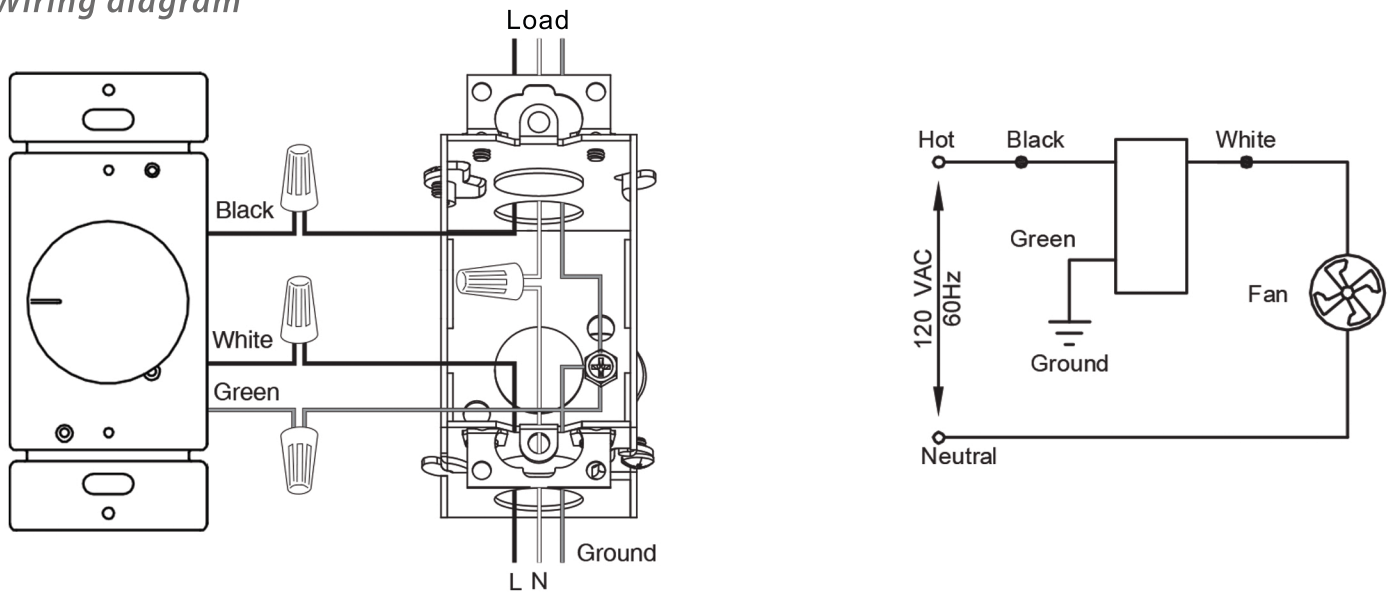

Wiring diagram

WHERE INNOVATION IS A STANDARD

WWW.ATMOSPHERE.COM

November 2023