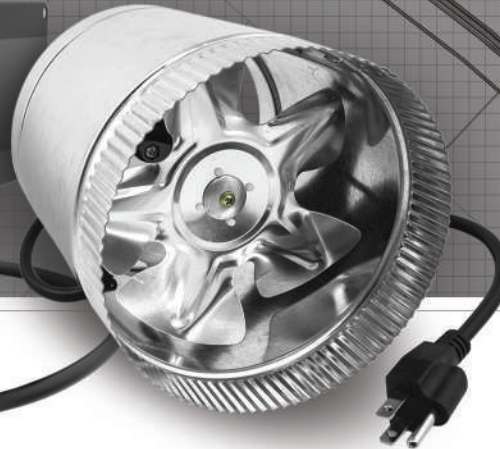

VMF Series

VAT Series

CONFORMS TO
UL 507 and
CSA C22.2
no.113

VMF Series (1 year limited warranty)

The **Vortex Powerfan VMF Series** is an in-line duct fan specifically designed to maximize the airflow performance with minimal noise levels in a small, compact housing. These fans incorporate a powerful mixed flow impeller and internal air vanes located at the discharge end of the fan housing. This impeller and guide vane combination provides a smooth laminar air flow which in turn minimizes turbulence and noise and generate an excellent air flow to static pressure performance ratio.

- Quiet operation
- Available in duct diameter from 4" to 8"
- Airflow capacity from 157 to 617 CFM
- Can be mounted in any position
- Precisely balanced for vibration-free operation and longer life expectancy
- Speed controllable

Performances are based on installation type D - Ducted inlet, Ducted outlet. Speed (RPM) shown is nominal. Performance is based on actual speed of test.

VAT Series (1 year limited warranty)

The **VAT Series** axial in-line fans are ideal to boost airflow. These compact, powerful and quiet fans come completely wired with junction box, strain relief and power cord. Light weight and easy to install, they are fluted on both ends to ease connection to ducting.